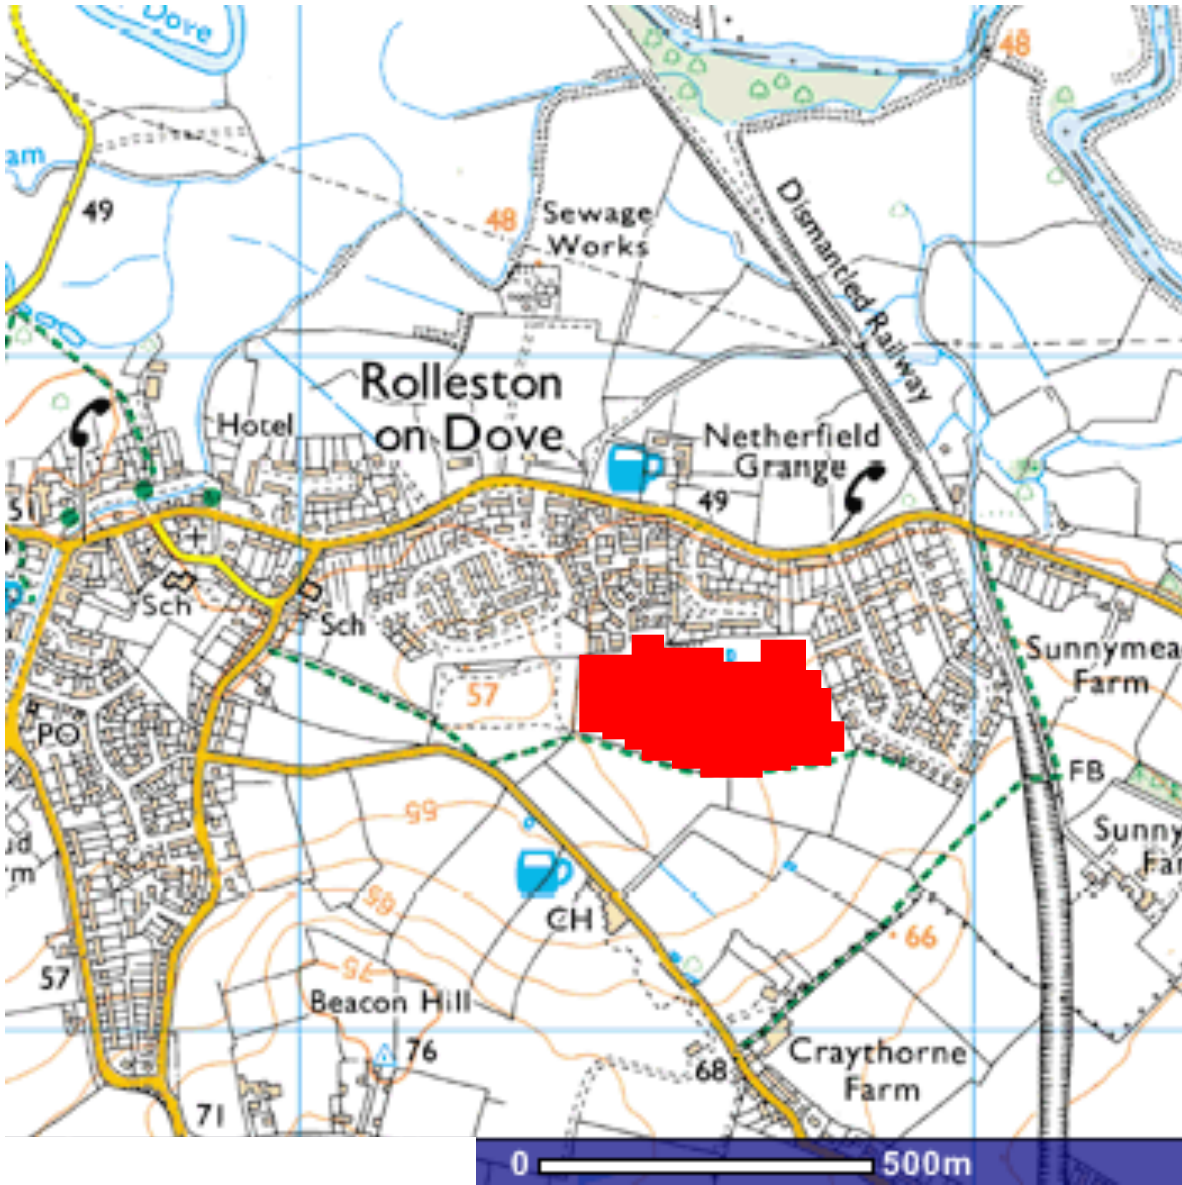

# Appendix A – Map of Proposed Village Green in Rolleston-on-Dove

Key:-

■ = proposed village green

Note: Part of the college fields site has been excluded from the application as it was fenced off to house building equipment during the development of the Needwood School site and was not available for public use during this time.